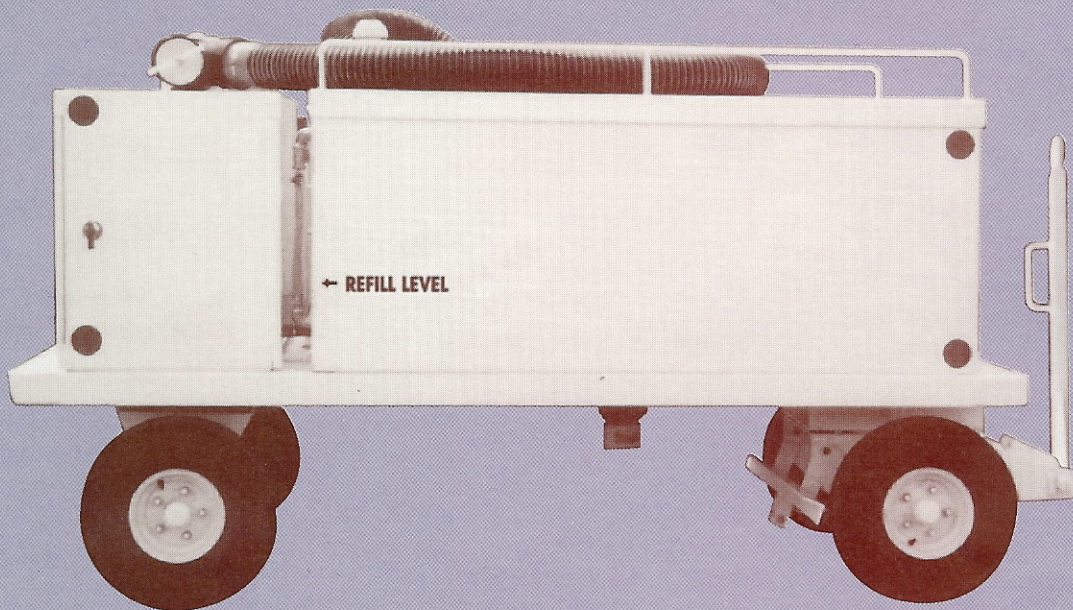

Par-Kan Company

Ground Support Equipment Division

P.O. Box 219 Silver Lake, IN 46982 U.S.A.

(219) 352-2141 (219) 352-2182 Fax

LAVATORY SERVICE CART MODELS LVC-250 & LVC-400

Par-Kan Company Ground Support Equipment is Quality Built for Peak Performance.
We are constantly striving for excellence in our product line and to satisfy our customers' requirements. You will always get *Quality, Value* and *Performance* that you can trust and depend on when using Par-Kan products.